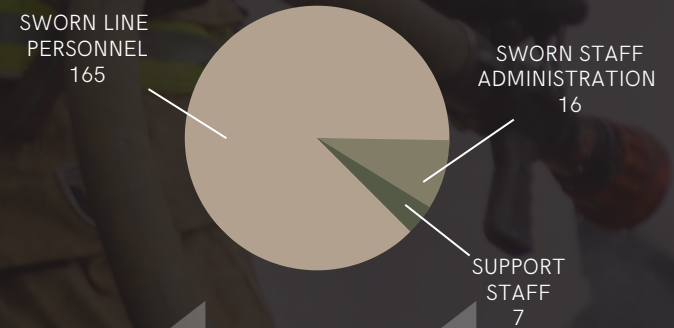

PERSONNEL

10

NEW POSITIONS

6

FIREFIGHTERS RECEIVED PARAMEDIC CERTIFICATION