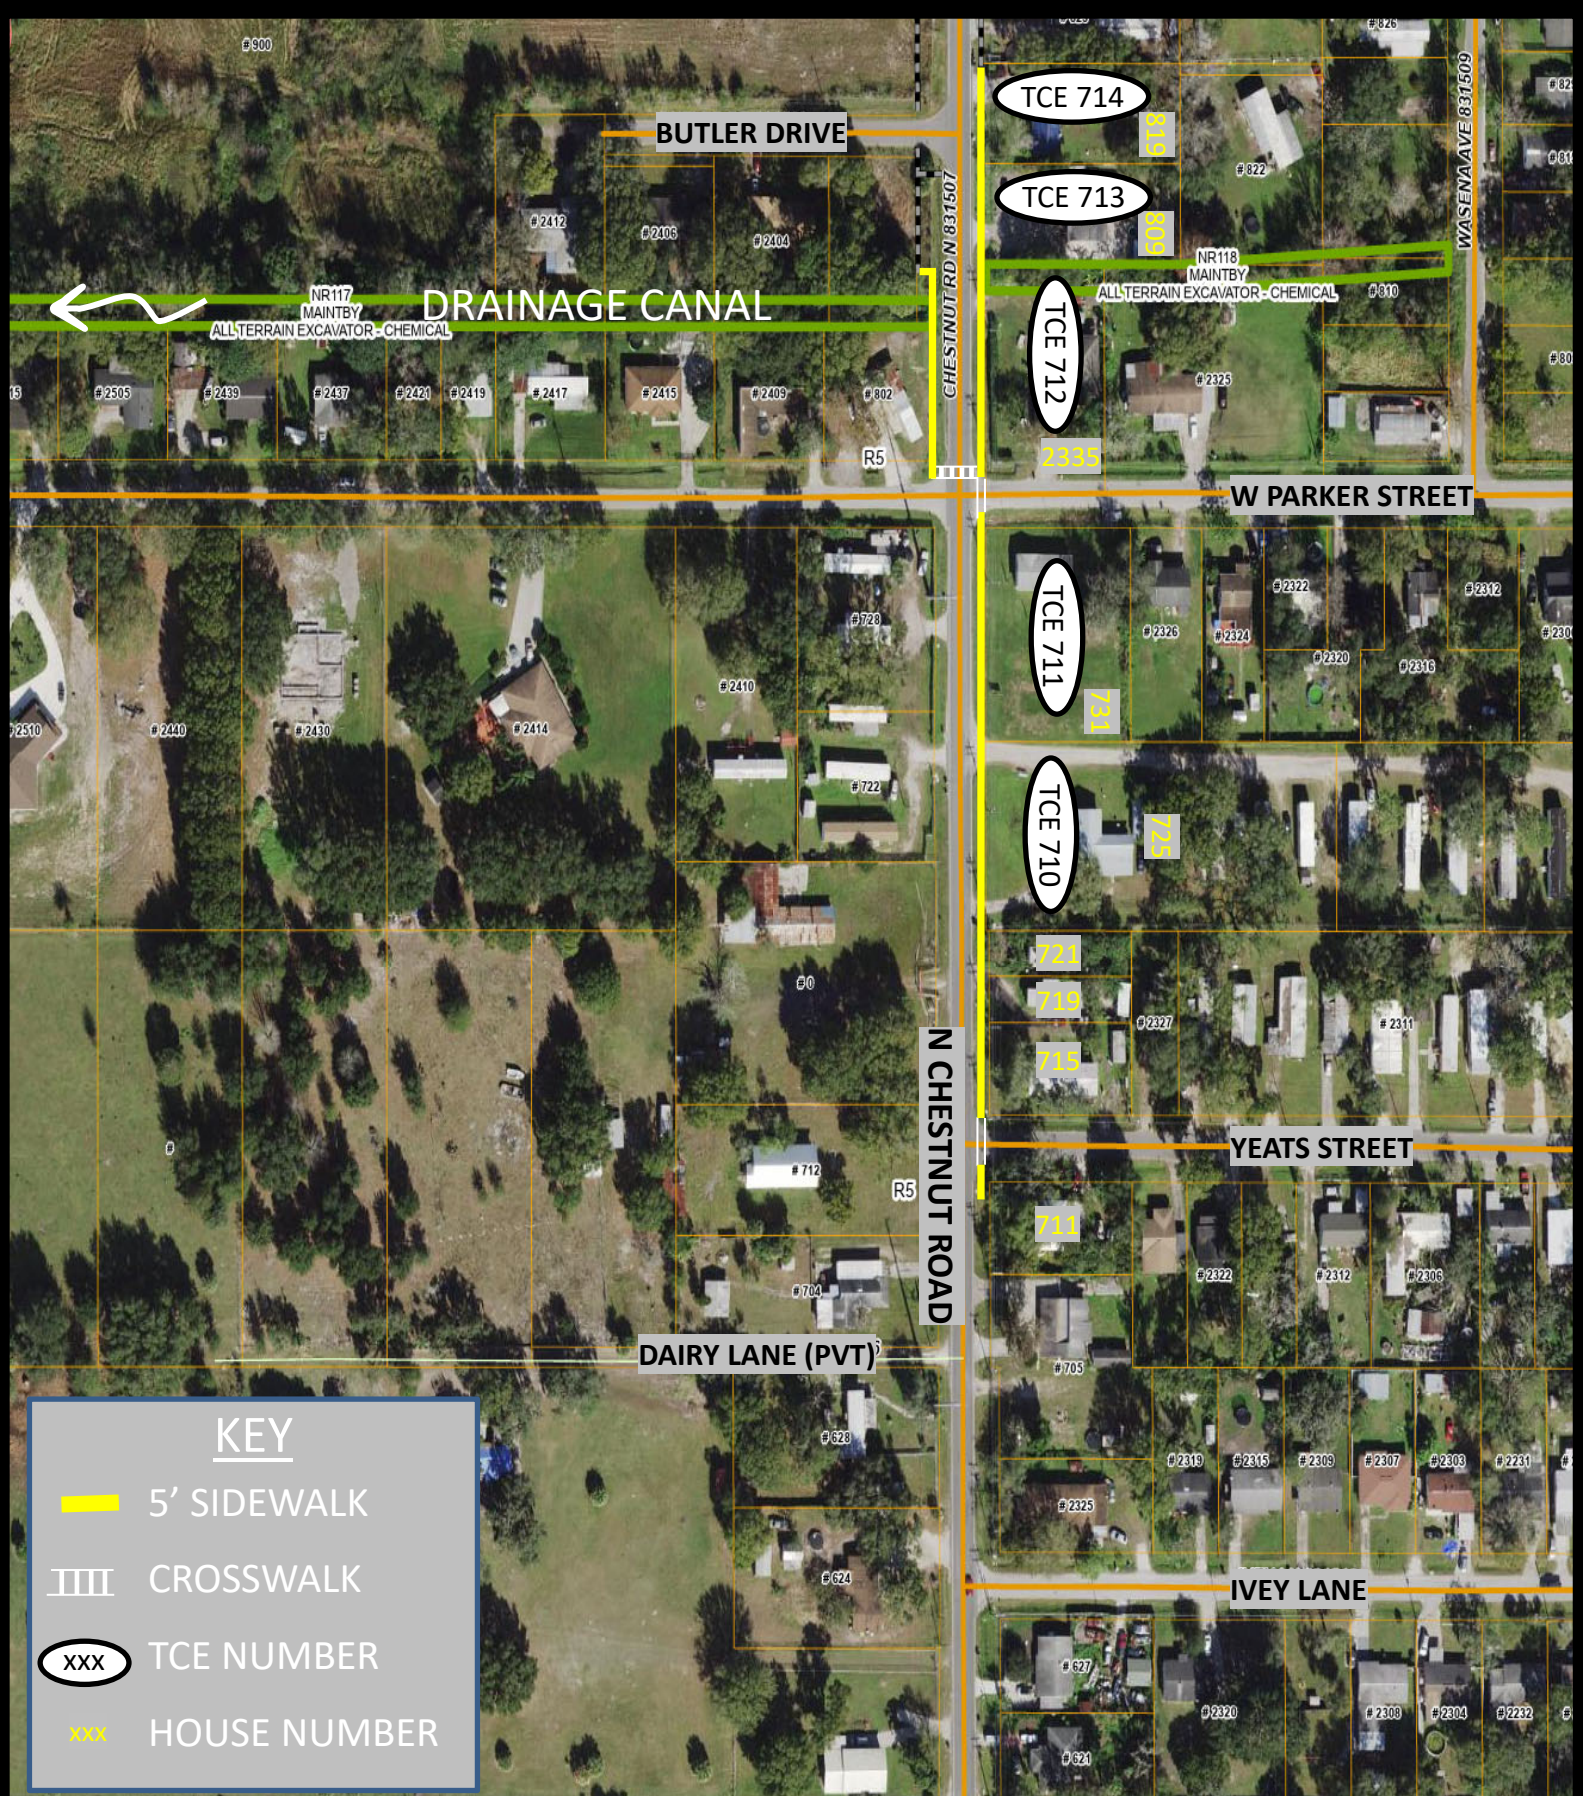

Chestnut Road Sidewalk - Phase 1

Butler Drive to south of Yeats Street

KEY

-  5' SIDEWALK
-  CROSSWALK
-  TCE NUMBER
-  HOUSE NUMBER