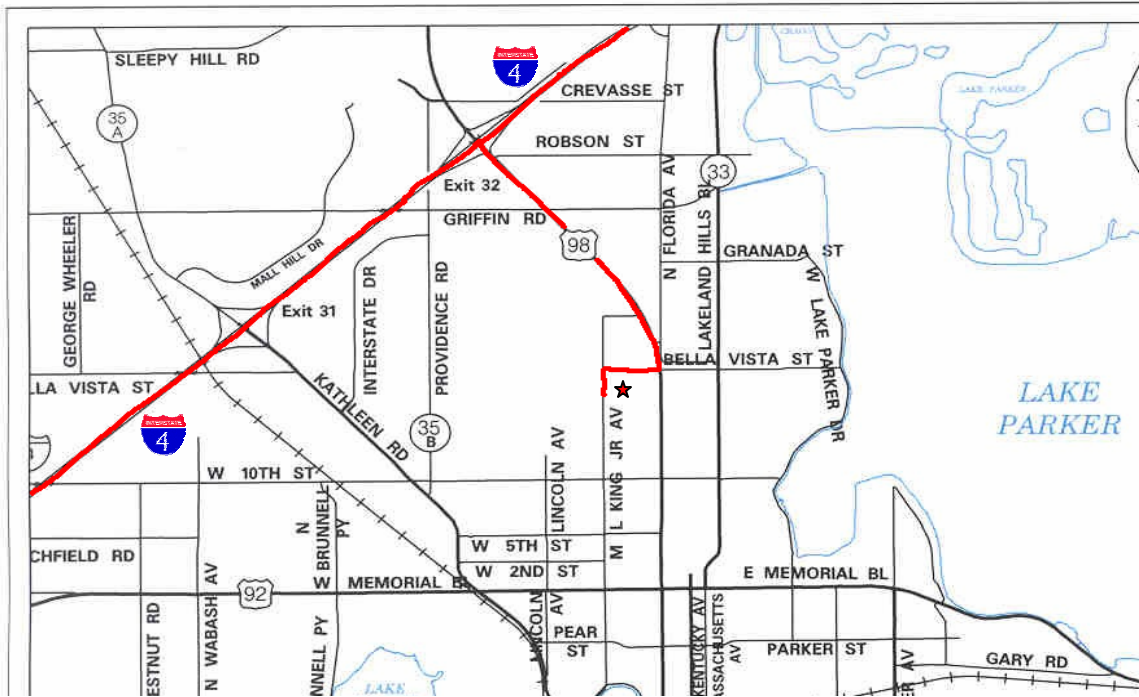

Facility Map Fact Sheet

Simpson Park Community Center

1725 Martin Luther King Jr.

Lakeland, FL 33805

(863) 834-2577

Directions

From Tampa

Take I-4 East to Lakeland Exit 32 (N98), from the off ramp turn right and go South on US 98 to Bella Vista. Turn Right, take a left at Martin Luther King St and Simpson Park is on the left side.

From Orlando

Take I-4 West to Lakeland Exit 32 (N98), from the off ramp turn left and go South on US 98 to Bella Vista. Turn Right, take a left at Martin Luther King St and Simpson Park is on the left side.