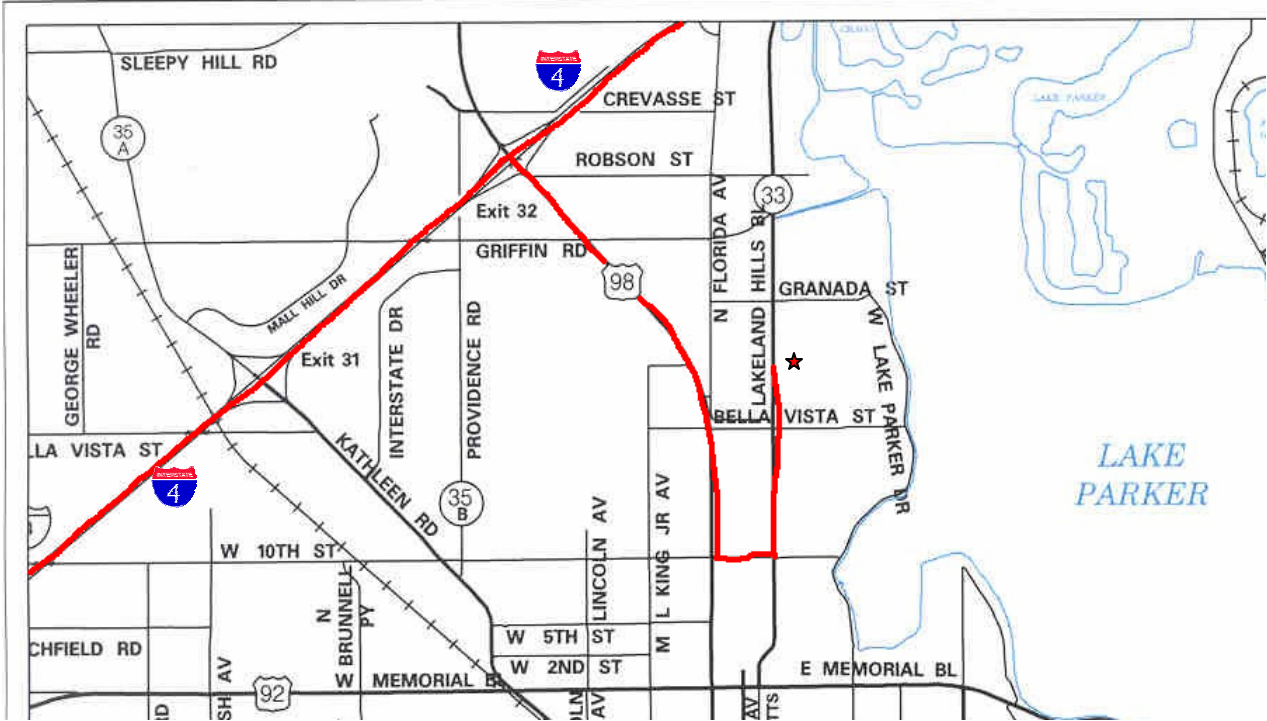

Facility Map Fact Sheet

Joker Marchant Stadium

2301 Lakeland Hills Blvd.
Lakeland, FL 33805
(863) 834-6035

Directions

From Tampa

Take I-4 East to Lakeland Exit 32 (N98), from the off ramp turn right and go South on US 98 to 10th St. Turn Left at the light on 10th St. and then turn Left at Lakeland Hills Blvd. Marchant Stadium will be on the right hand side.

From Orlando

Take I-4 West to Lakeland Exit 32 (N98), from the off ramp turn left and go South on US 98 to 10th St. Turn Left at the light on 10th St. and then turn Left at Lakeland Hills Blvd. Marchant Stadium will be on the right hand side.