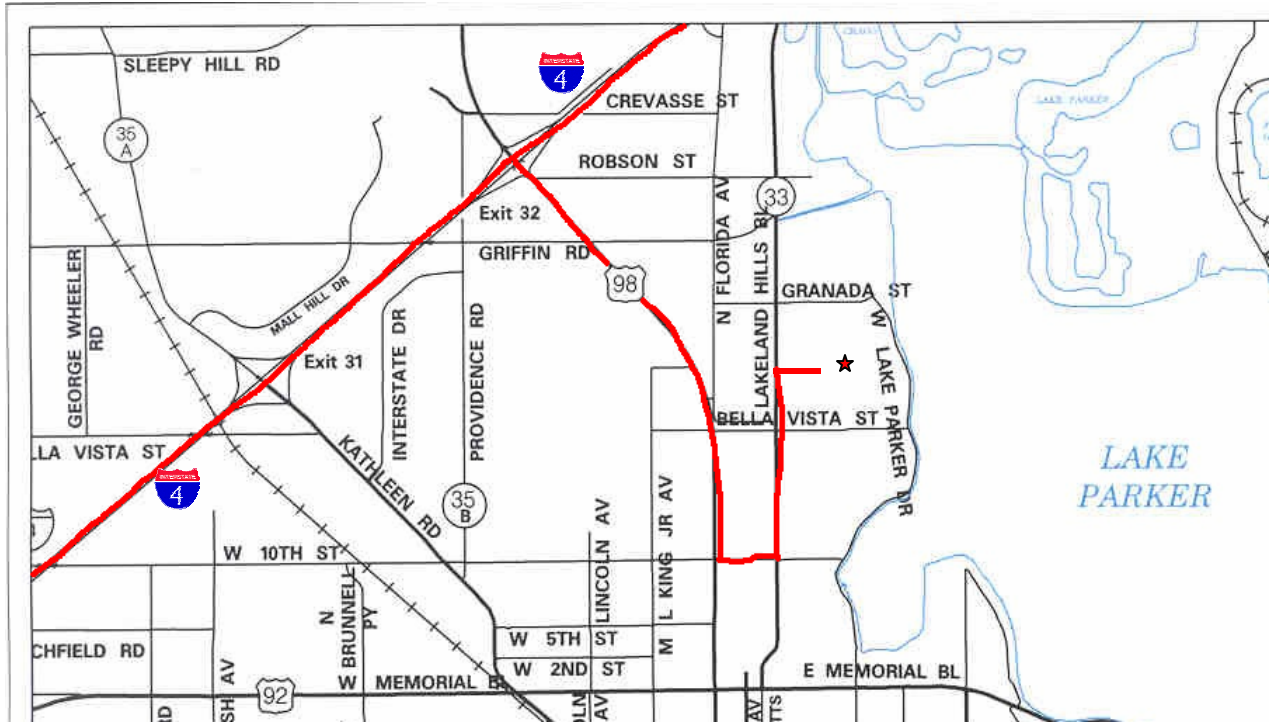

# Facility Map Fact Sheet

## Directions

### From Tampa

Take I-4 East to Lakeland Exit 32 (N98), from the off ramp turn right and go South on US 98 to 10<sup>th</sup> St. Turn Left at the light on 10<sup>th</sup> St. and then turn Left at Lakeland Hills Blvd. Tiger Town Offices are on the right hand side behind Marchant Stadium.

### From Orlando

Take I-4 West to Lakeland Exit 32 (N98), from the off ramp turn left and go South on US 98 to 10<sup>th</sup> St. Turn Left at the light on 10<sup>th</sup> St. and then turn Left at Lakeland Hills Blvd. Tiger Town Offices are on the right hand side behind Marchant Stadium.