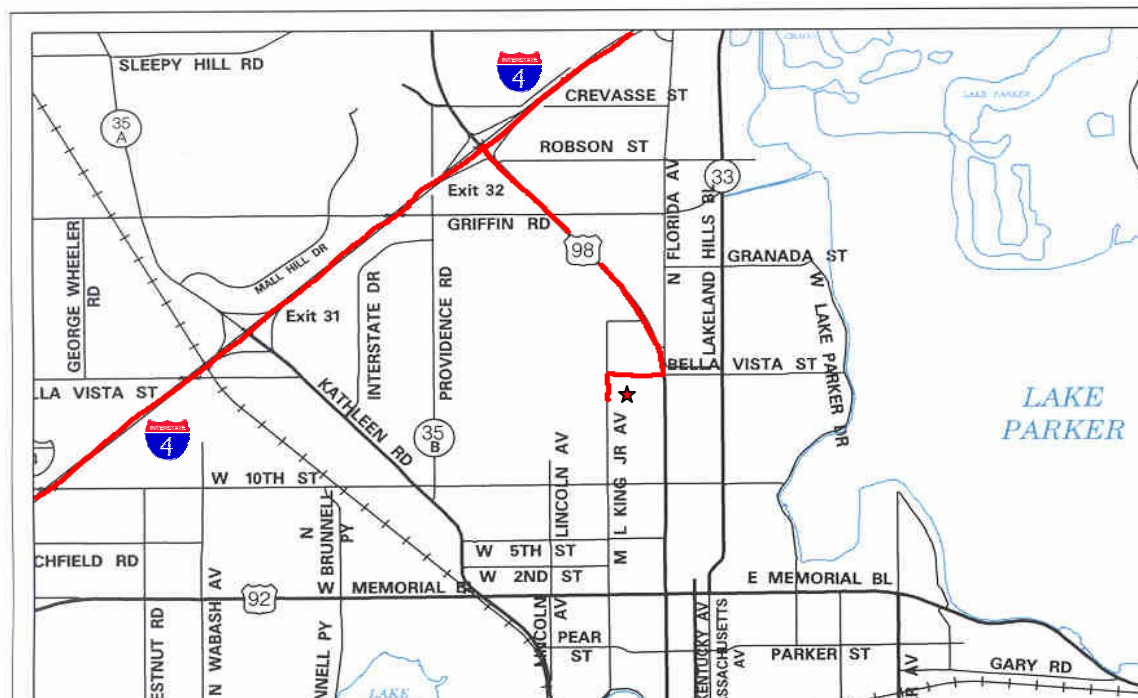

Facility Map Fact Sheet

Simpson Park Pool

1725 Martin Luther King Jr.
Lakeland, FL 33805
(863) 834-2577

Directions

From Tampa

Take I-4 East to Lakeland Exit 32 (N98), from the off ramp turn right and go South on US 98 to Bella Vista. Turn Right, take a left at Martin Luther King St and Simpson Park is on the left side.

From Orlando

Take I-4 West to Lakeland Exit 32 (N98), from the off ramp turn left and go South on US 98 to Bella Vista. Turn Right, take a left at Martin Luther King St and Simpson Park is on the left side.