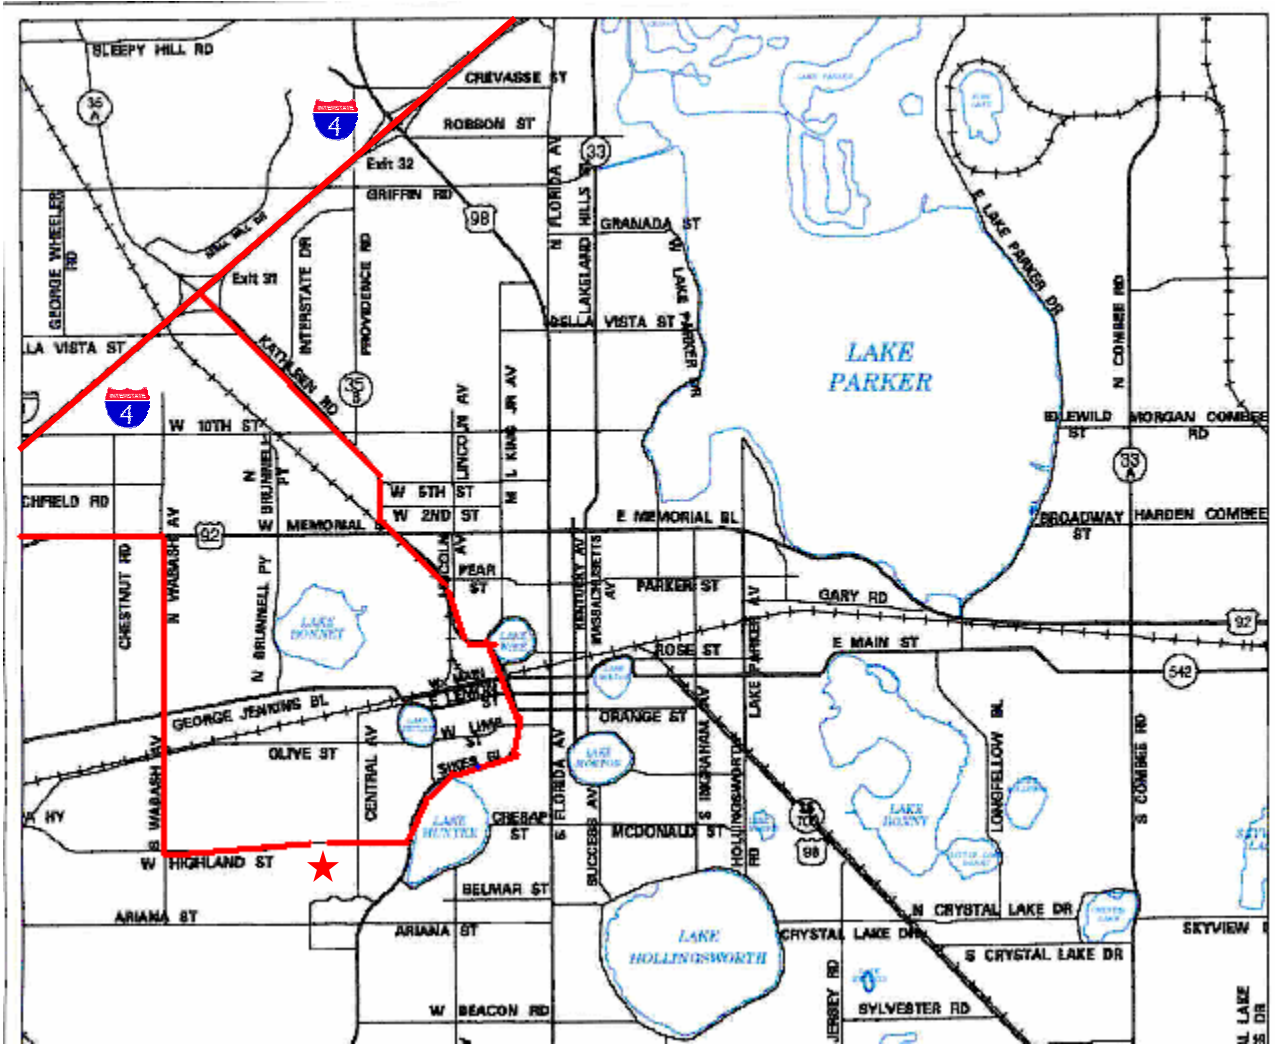

Facility Map Fact Sheet

Southwest Sports Complex

1444 W Highland Street

Lakeland, FL 33815

(863) 603-6294

FROM TAMPA:

Go East on I-4 towards Orlando (apprx 28 miles) to exit #28 toward US-92/Lakeland. You will then turn right onto US-92 South (S. Wabash Ave.) Then turn left onto W. Highland St. The physical address is 1444 W. Highland St. Lakeland, Fl. 33801.

FROM ORLANDO:

Go West on I-4 towards Tampa. Then take the SR-539 exit (#31) toward KATHLEEN/LAKELAND. Turn left onto S. Kathleen Rd until you get to South Sikes Blvd. Then turn right until you get to W. GREENWOOD ST. Turn right onto Greenwood St. WEST GREENWOOD STREET/GREENWOOD ST. becomes W. HIGHLAND ST.