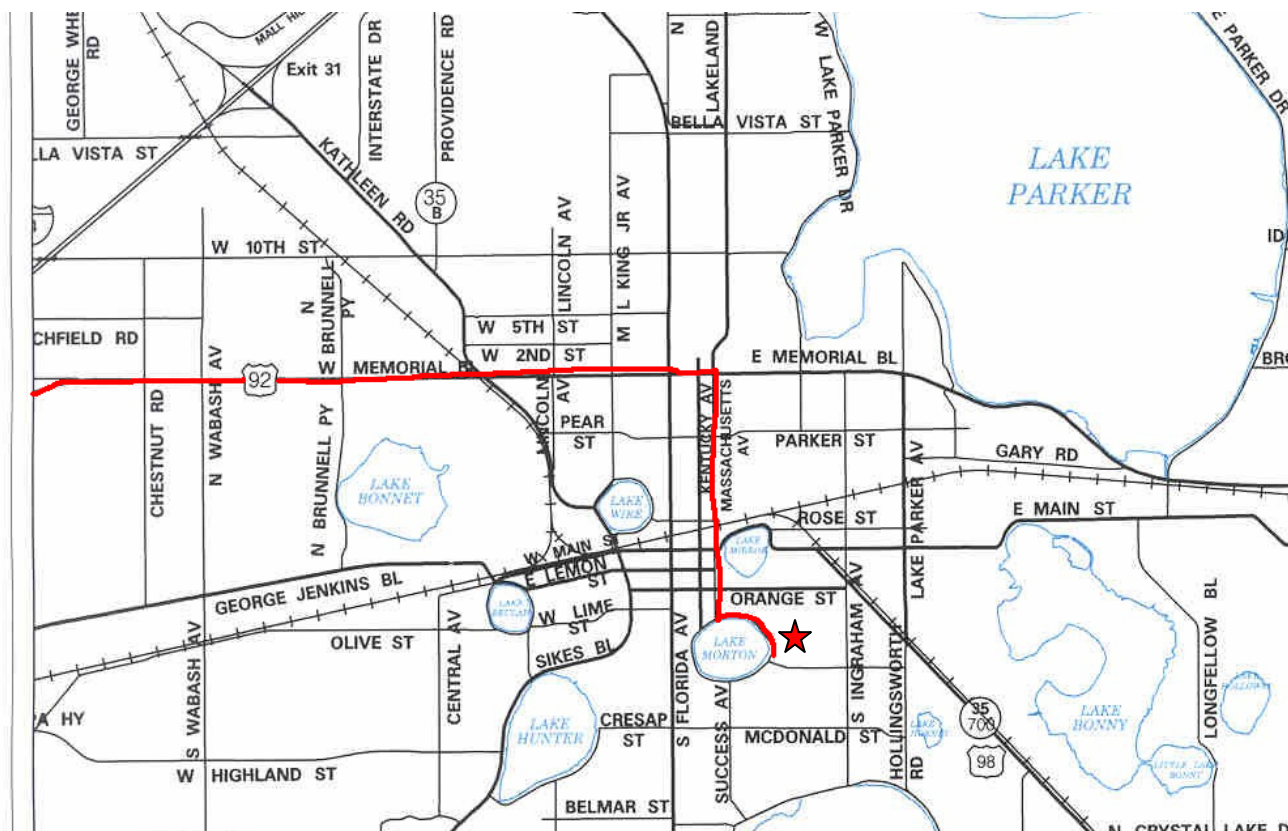

Facility Map Fact Sheet

Main Library

100 Lake Morton Drive
Lakeland, FL 33801
(863) 834-4280

Directions

From Tampa

Travel East on I-4. Take Lakeland Exit 28 (Memorial Blvd / Hwy 92). Travel east approximately 2 miles until you reach Massachusetts Avenue. Turn Right on Massachusetts and continue south until you reach Lake Morton Drive (approximately 1 mile). Turn left on Lake Morton Drive, the library sits on the corner of Lake Morton Drive and Palmetto.

From Orlando

Take I-4 West to Lakeland Exit 32 (N98), from the off ramp turn left and go South on US 98 to Memorial Blvd. (92) Take a left and then take a Right when you come to Massachusetts St. (33). Head south on Massachusetts until you run into Lake Morton. Take a left and the Library is on the SE corner of Lake Morton