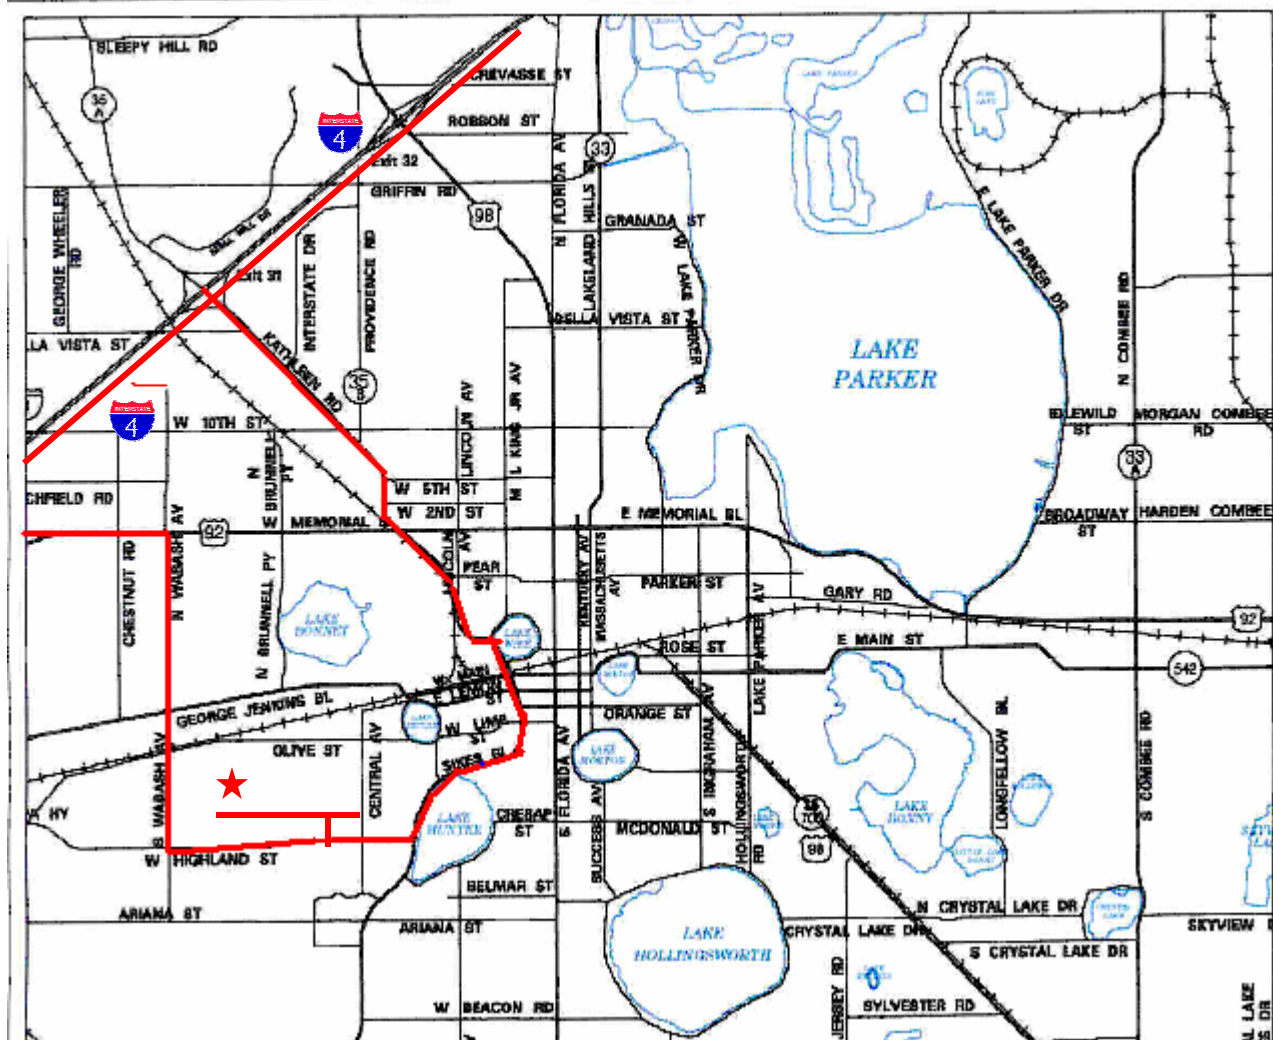

Facility Map Fact Sheet

Westside Sports Complex

1800 W Oak Hill
Lakeland, FL 33815
(863) 603-6294

FROM TAMPA:

Go East on I-4 towards Orlando (apprx 28 miles) to exit #28 toward US-92/Lakeland. You will then turn right onto US-92 South (S. Wabash Ave.) Then turn left onto W. Highland St. The physical address is 1444 W. Highland St. Lakeland, Fl. 33801.

FROM ORLANDO:

Go West on I-4 towards Tampa. Then take the SR-539 exit (#31) toward KATHLEEN/LAKELAND. Turn left onto S. Kathleen Rd until you get to South Sikes Blvd. Then turn right until you get to W. GREENWOOD ST. Turn right onto Greenwood St. WEST GREENWOOD STREET/GREENWOOD ST. becomes W. HIGHLAND ST.