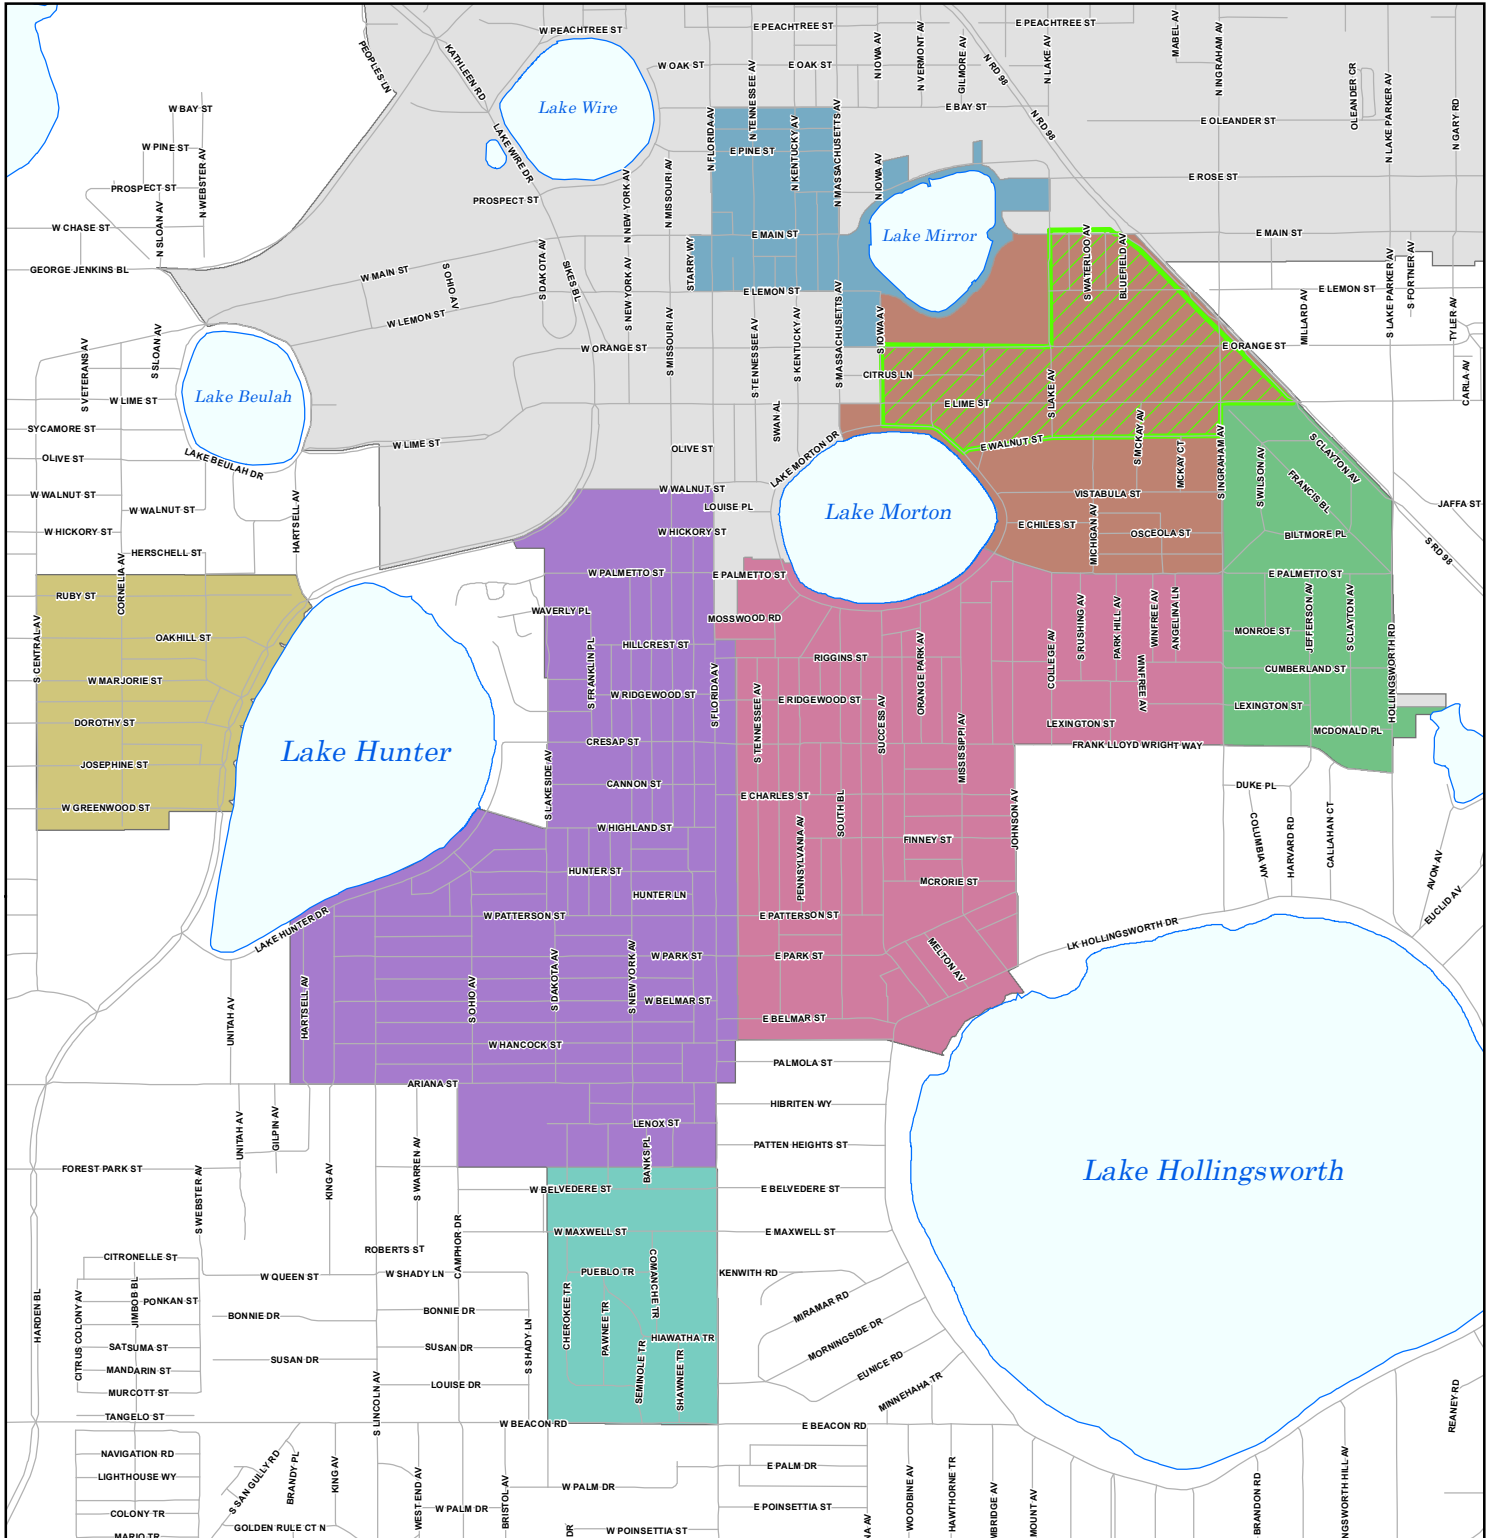

# Lakeland Historic Districts

## Lakeland Historic Districts

- |   |   |  |
|---|---|--|
|  Beacon Hill         |  Lake Hunter Terrace |  Garden District        |
|  Biltmore Cumberland |  Munn Park           |  Core Improvements Area |
|  Dixieland           |  South Lake Morton   |  Roads                  |
|  East Lake Morton    |   |  |

Note: All Historic Districts are of National and Local listing and all fall within Lakeland's Design Guidelines.