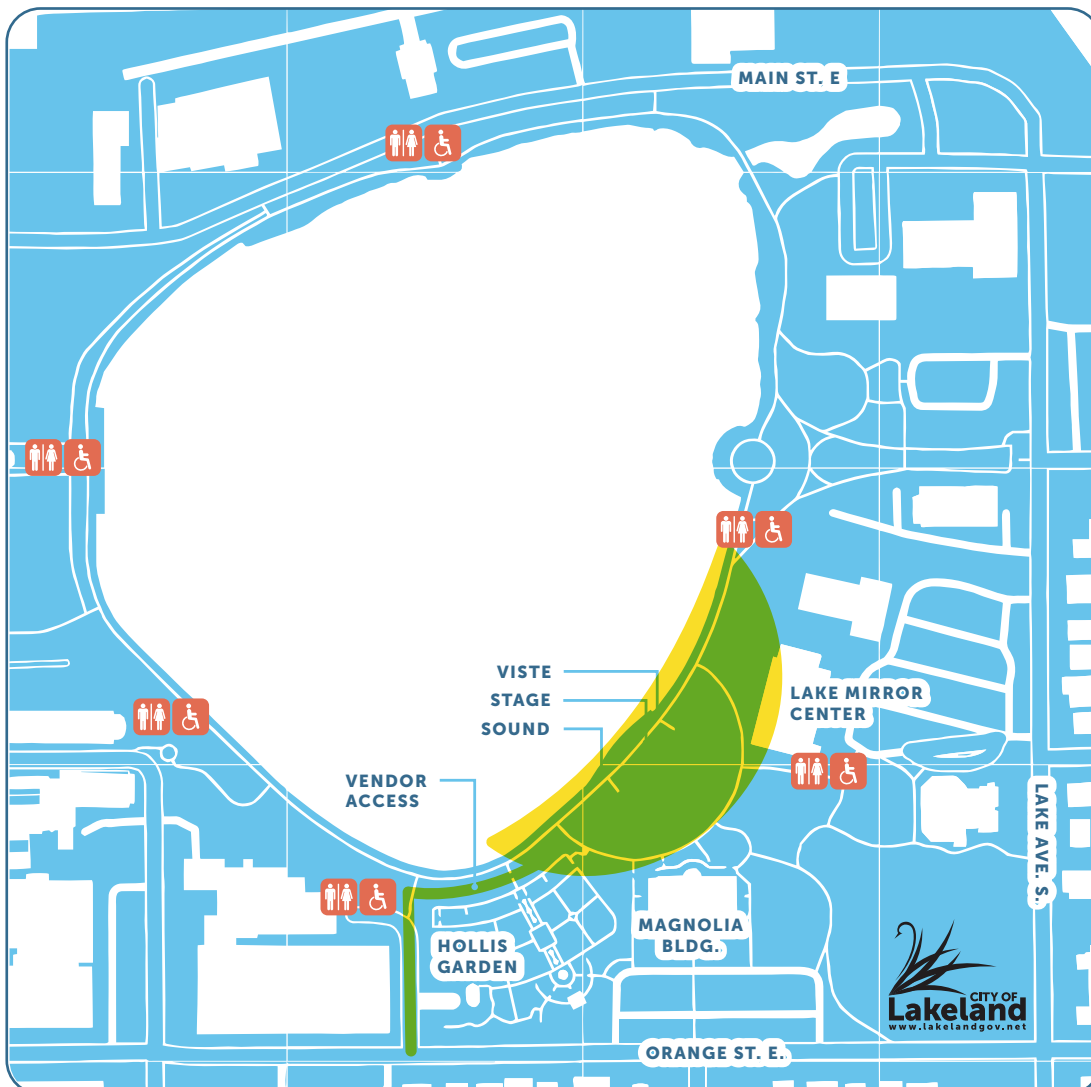

EVENT SCHEDULE

- 12:00** Mobile Sound Stage Setup
- 3:00** Sound Setup/Band Setup
- 4:00** Sound Check Food Trucks Arrive
- 5:00** Food Trucks In Place
- 6:00** Address Audience
Gary Love and the
Moonlight Players - 1st Set
- 7:15** Address Audience
Gary Love and the
Moonlight Players - 2nd Set
- 8:15** Address Audience
Gary Love and the
Moonlight Players - 3rd Set
- 9:00** Fireworks
- 9:15** Closing Song

 Vendor Area

 Toilets

VENDORS

- Pelican Snoballs**
- Pipo's Latin Food**
- Mango is Mad**
- Fat Maggies**
- Thunder Hollow Kettle Korn**
- SB&B Seafood**
- Burger 21**
- Donut NV**
- Breezy Eazy Bistro**
- Big Hot Box**