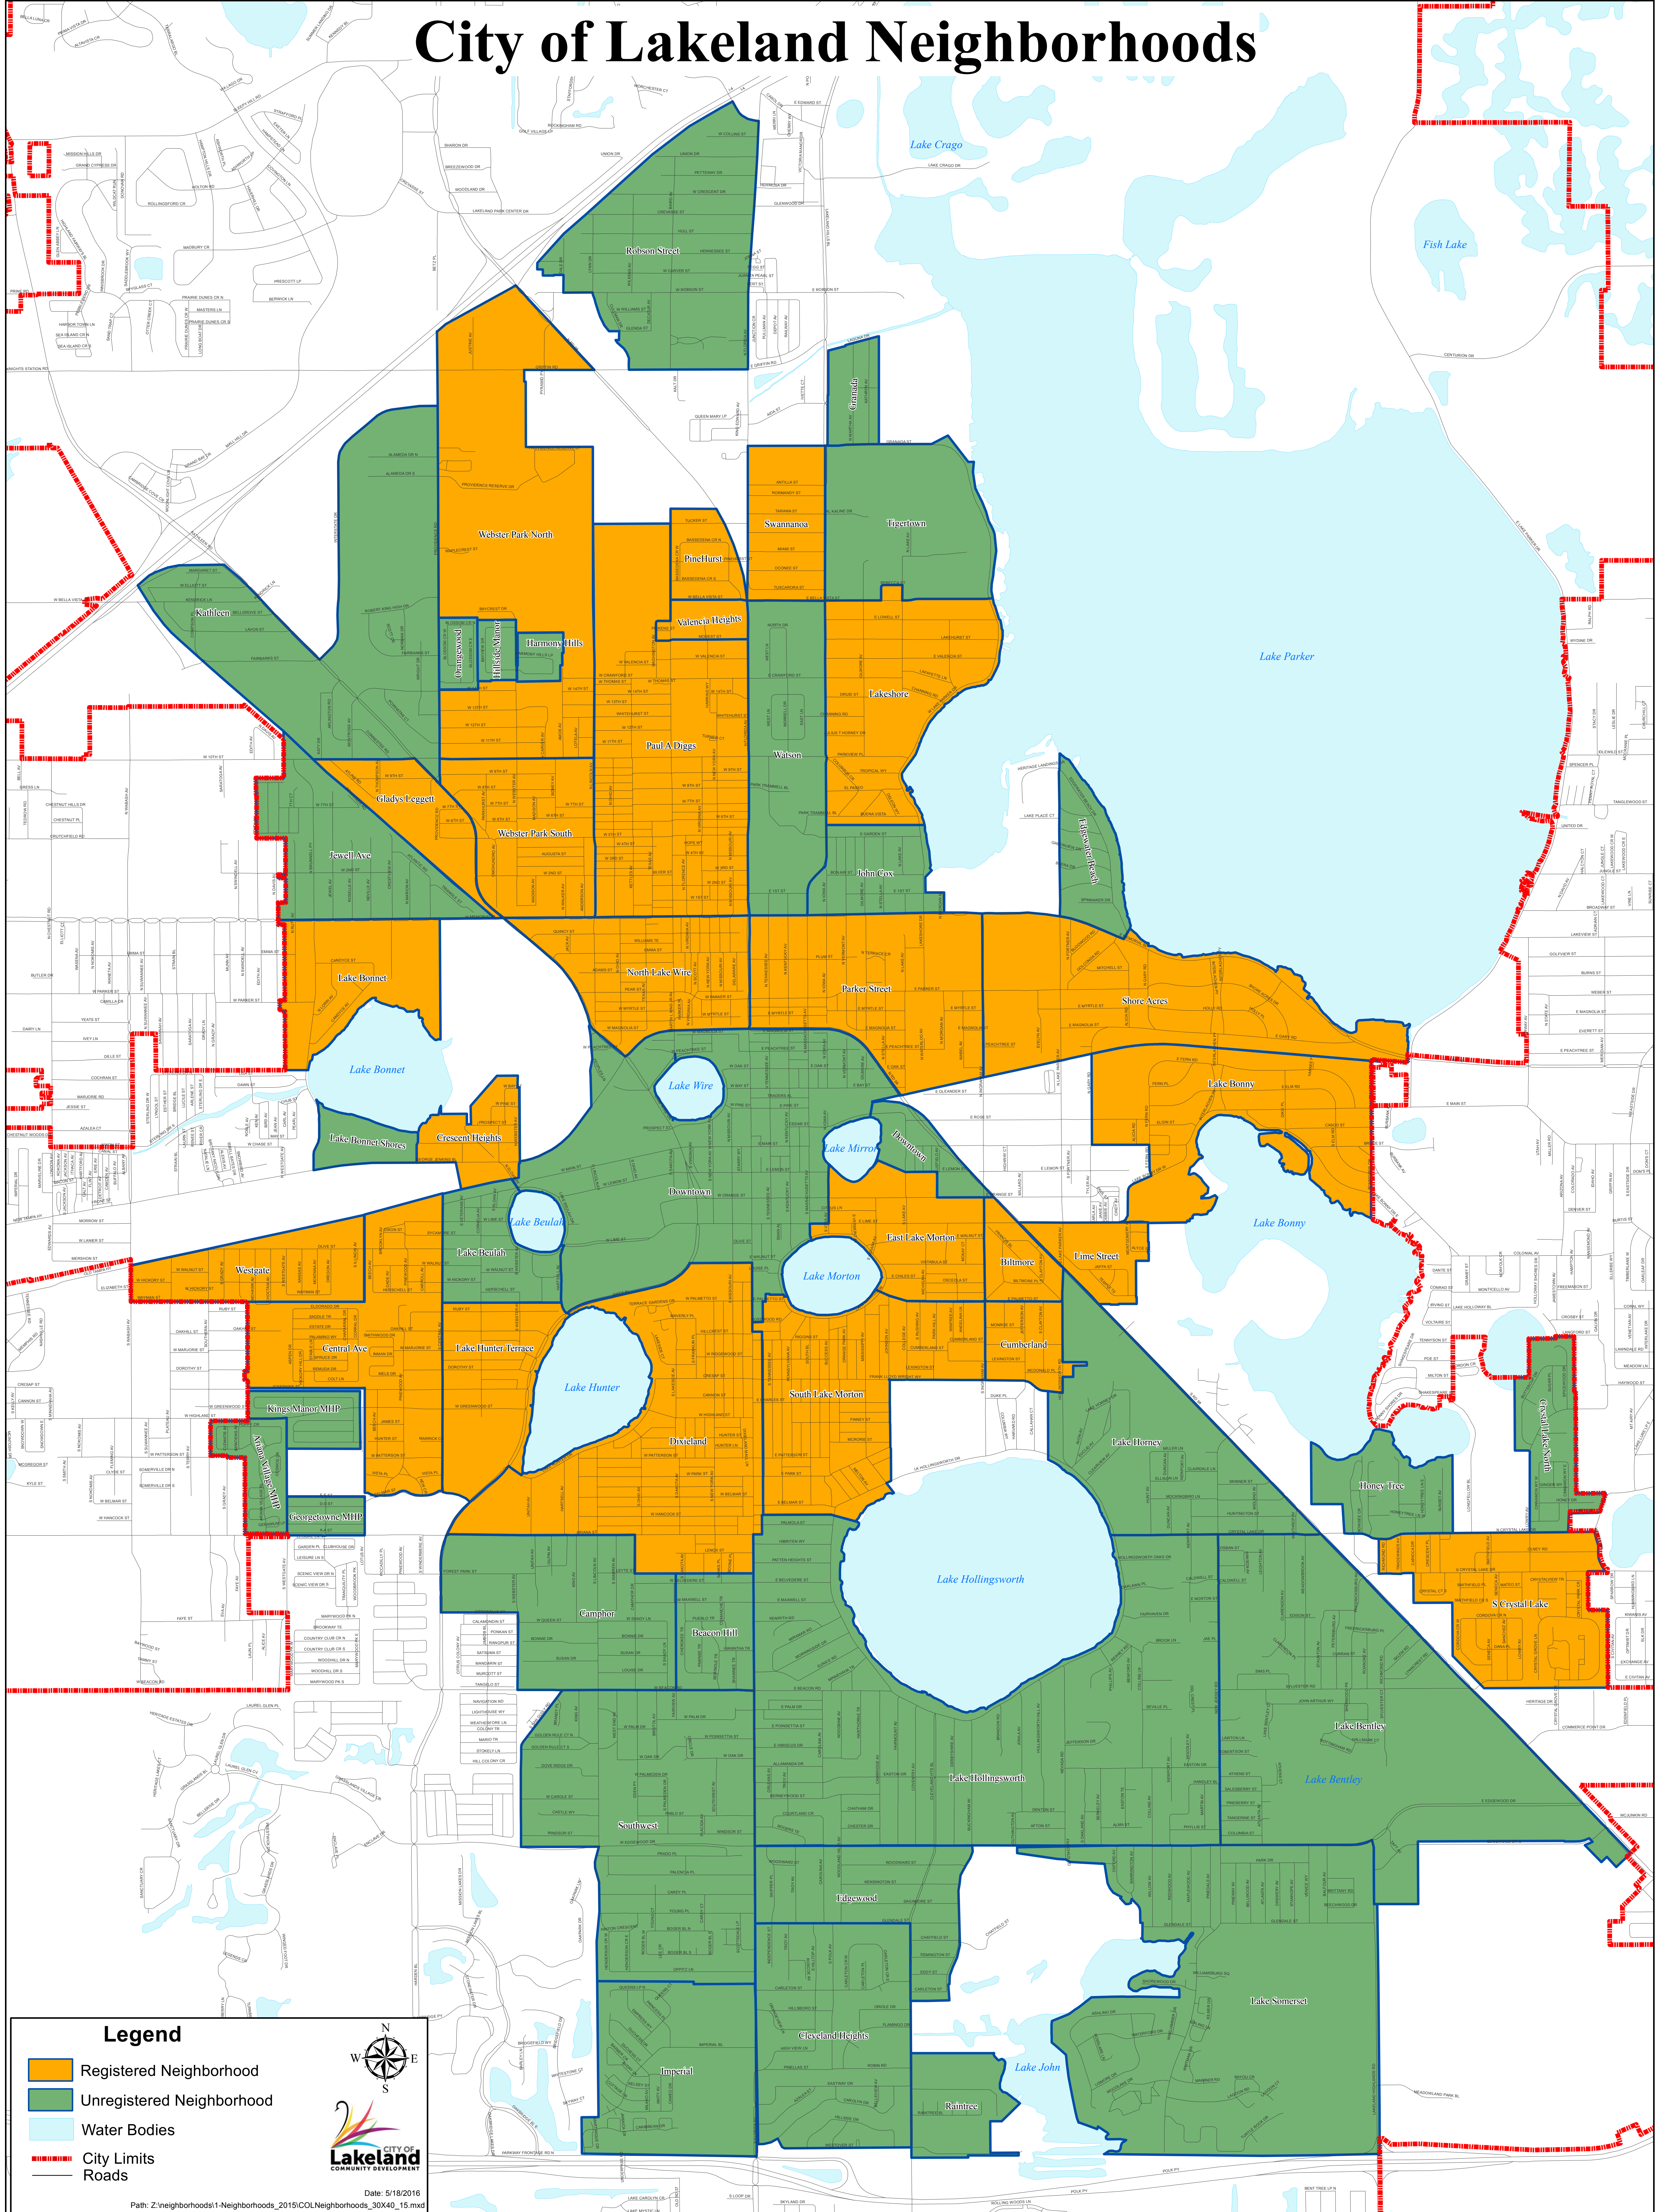

City of Lakeland Neighborhoods

Legend

- Registered Neighborhood
- Unregistered Neighborhood
- Water Bodies
- City Limits
- Roads

City of Lakeland
COMMUNITY DEVELOPMENT

Date: 5/18/2016
Path: Z:\neighborhoods1-Neighborhoods_2015\COL\Neighborhoods_30X40_15.mxd