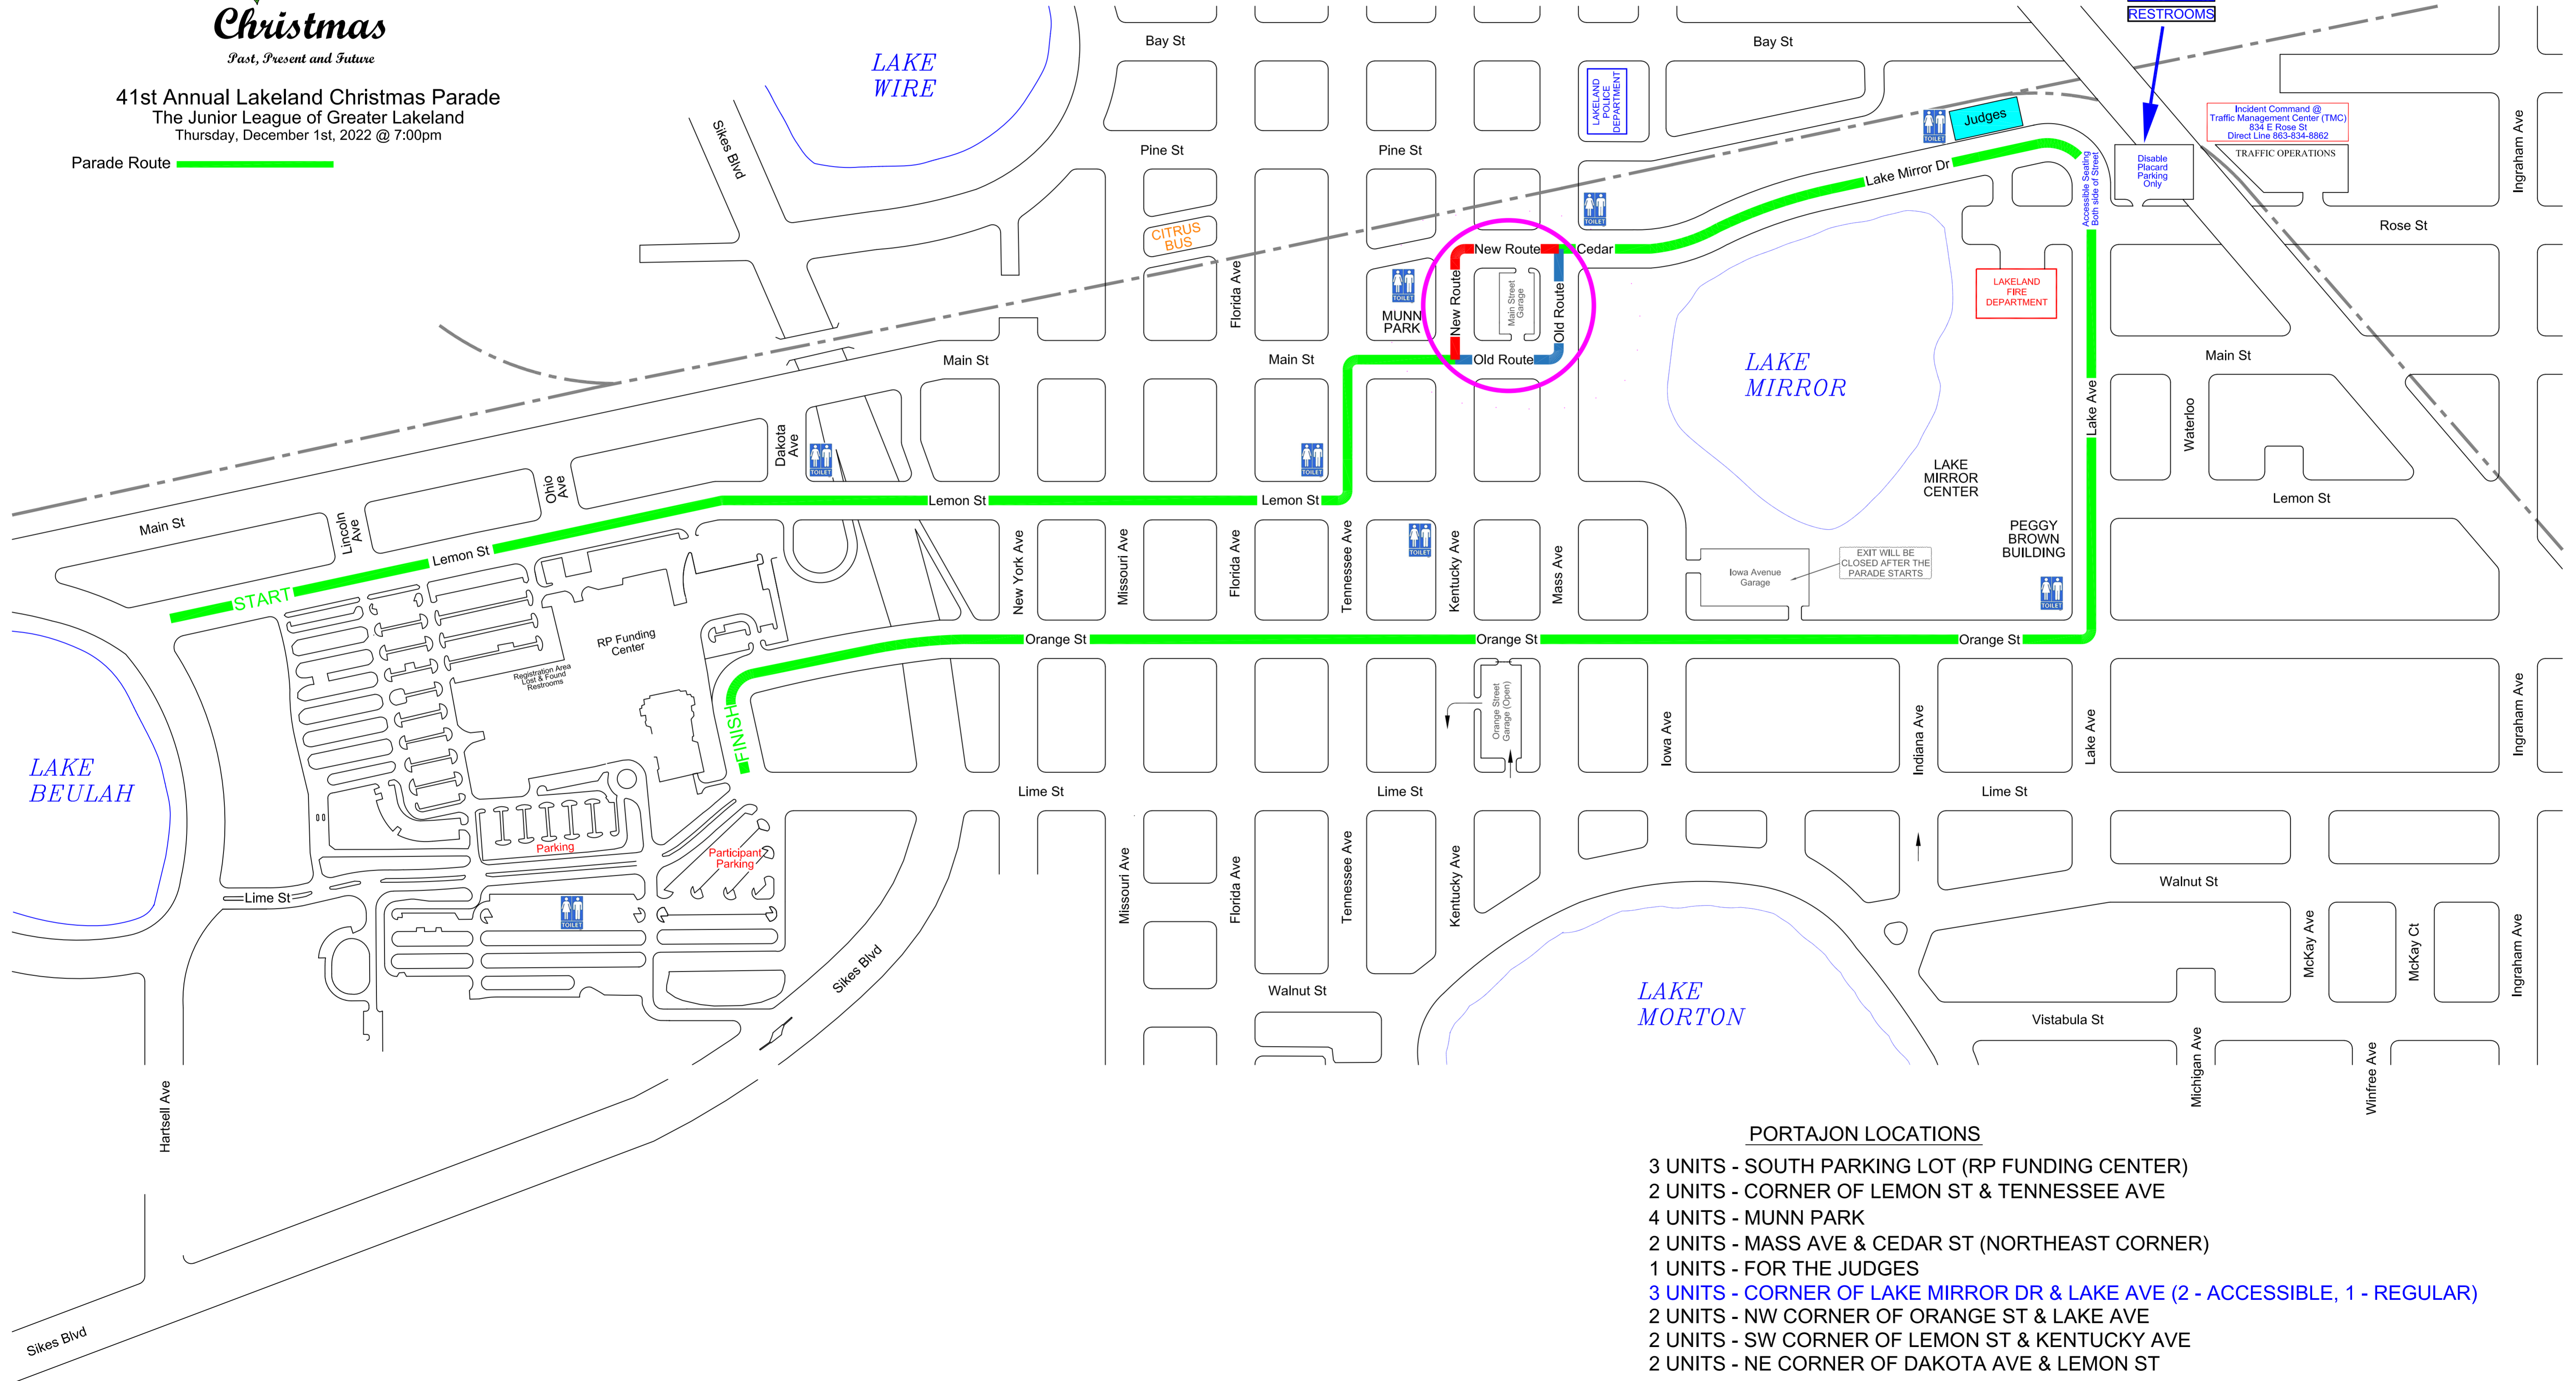

THE LAKELAND CHRISTMAS PARADE

Christmas
Past, Present and Future

41st Annual Lakeland Christmas Parade
The Junior League of Greater Lakeland
Thursday, December 1st, 2022 @ 7:00pm

Parade Route

In the AREA of Rose St Parking Lot there will be Wheelchair Accessible Viewing, Parking and Restrooms.

Disable Pleasant Parking Only

LAKELAND FIRE DEPARTMENT

PEGGY BROWN BUILDING

EXIT WILL BE CLOSED AFTER THE PARADE STARTS

LAKE MIRROR

LAKE WIRE

LAKE BEULAH

LAKE MORTON

SCALE: N.T.S.

CITY OF LAKELAND
PUBLIC WORKS DEPARTMENT, TRAFFIC DIVISION
834 EAST ROSE STREET, LAKELAND, FL. 33801
41st Annual Lakeland Christmas Parade
The Junior League of Greater Lakeland

FILENAME:	
DRAWN BY:	
DATE:	
SCALE:	
Not to Scale	
DESCRIPTION	DATE
BY	DATE
DATE	DATE
R E V I S I O N S	
DESCRIPTION	DATE
BY	DATE
DATE	DATE
SHEET NO.	
Route - 1	

PORTAJON LOCATIONS

- 3 UNITS - SOUTH PARKING LOT (RP FUNDING CENTER)
- 2 UNITS - CORNER OF LEMON ST & TENNESSEE AVE
- 4 UNITS - MUNN PARK
- 2 UNITS - MASS AVE & CEDAR ST (NORTHEAST CORNER)
- 1 UNITS - FOR THE JUDGES
- 3 UNITS - CORNER OF LAKE MIRROR DR & LAKE AVE (2 - ACCESSIBLE, 1 - REGULAR)
- 2 UNITS - NW CORNER OF ORANGE ST & LAKE AVE
- 2 UNITS - SW CORNER OF LEMON ST & KENTUCKY AVE
- 2 UNITS - NE CORNER OF DAKOTA AVE & LEMON ST