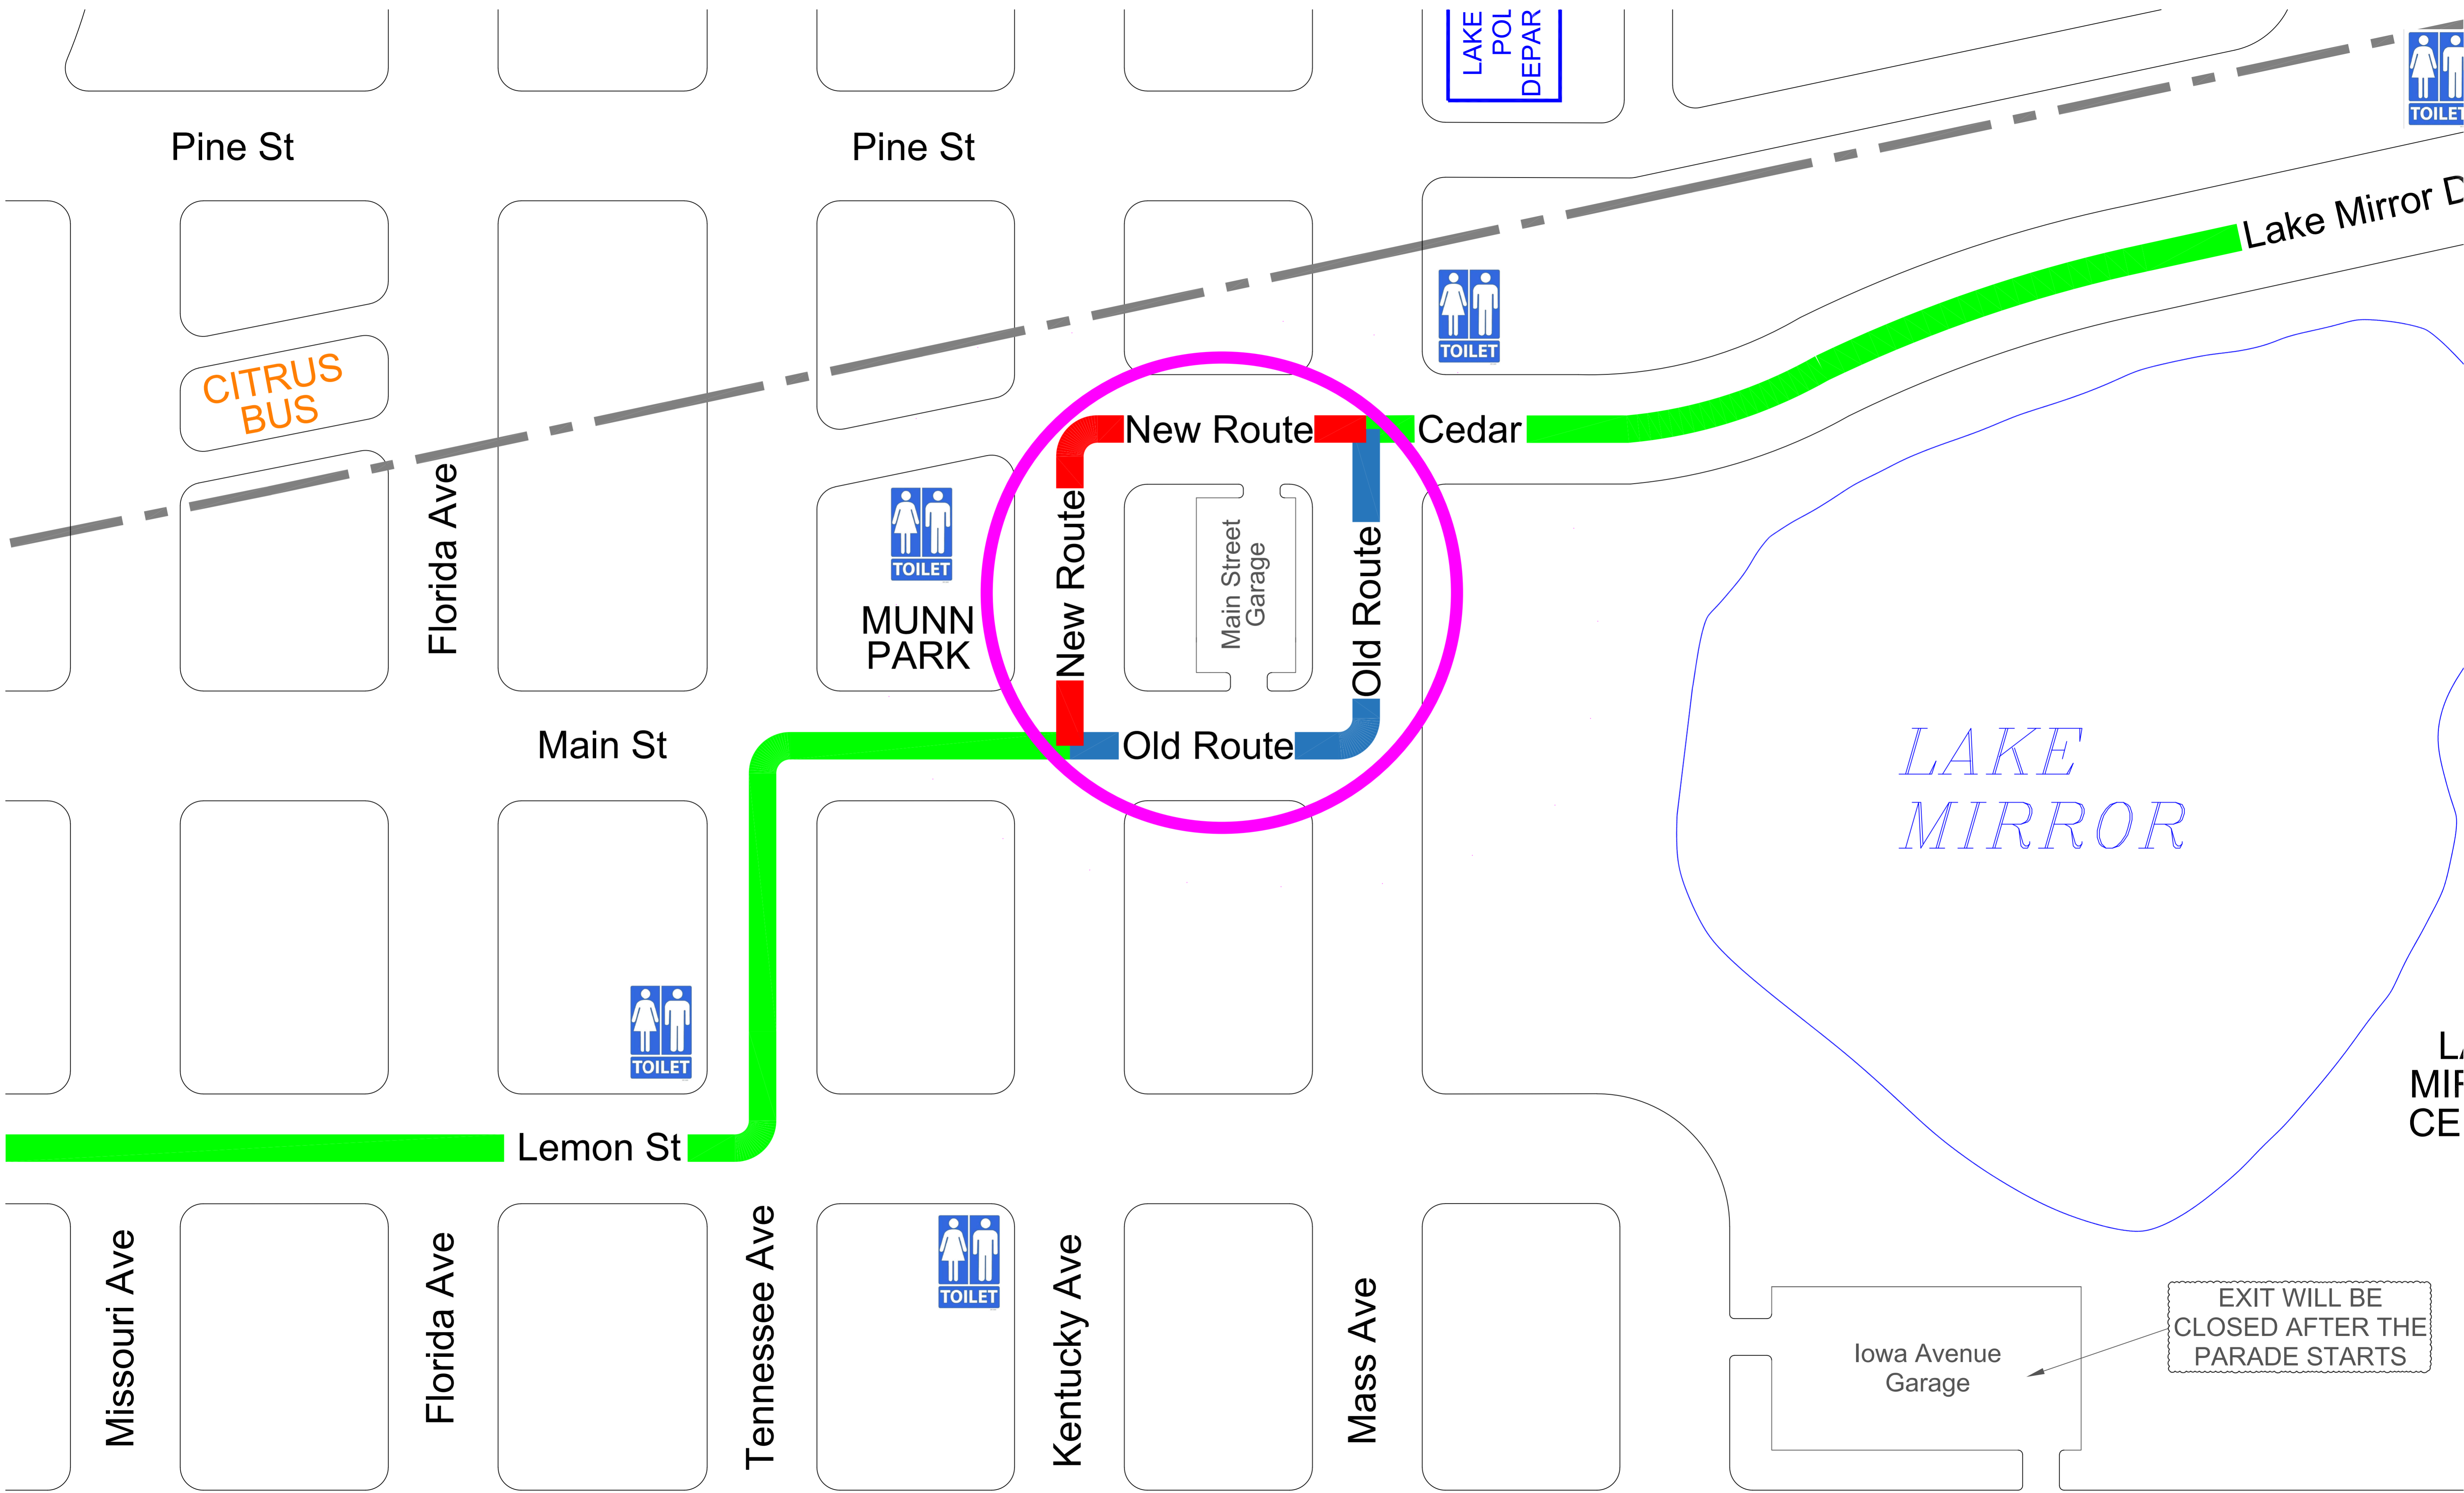

# THE LAKELAND CHRISTMAS PARADE

Christmas  
Past, Present and Future

41st Annual Lakeland Christmas Parade  
The Junior League of Greater Lakeland  
Thursday, December 1st, 2022 @ 7:00pm

Parade Route

In the AREA of Rose St Parking Lot there will be Wheelchair Accessible Viewing, Parking and Restrooms.

LAKE MIRROR

LAKE WIRE

LAKE BEULAH

LAKE MORTON

SCALE: N.T.S.

**CITY OF LAKELAND**  
PUBLIC WORKS DEPARTMENT, TRAFFIC DIVISION  
834 EAST ROSE STREET, LAKELAND, FL. 33801  
41st Annual Lakeland Christmas Parade  
The Junior League of Greater Lakeland

Pine St

Pine St

CITRUS  
BUS

Florida Ave

Main St

Lemon St

Missouri Ave

Florida Ave

Tennessee Ave

Kentucky Ave

Mass Ave

New Route

Cedar

New Route

Old Route

Old Route