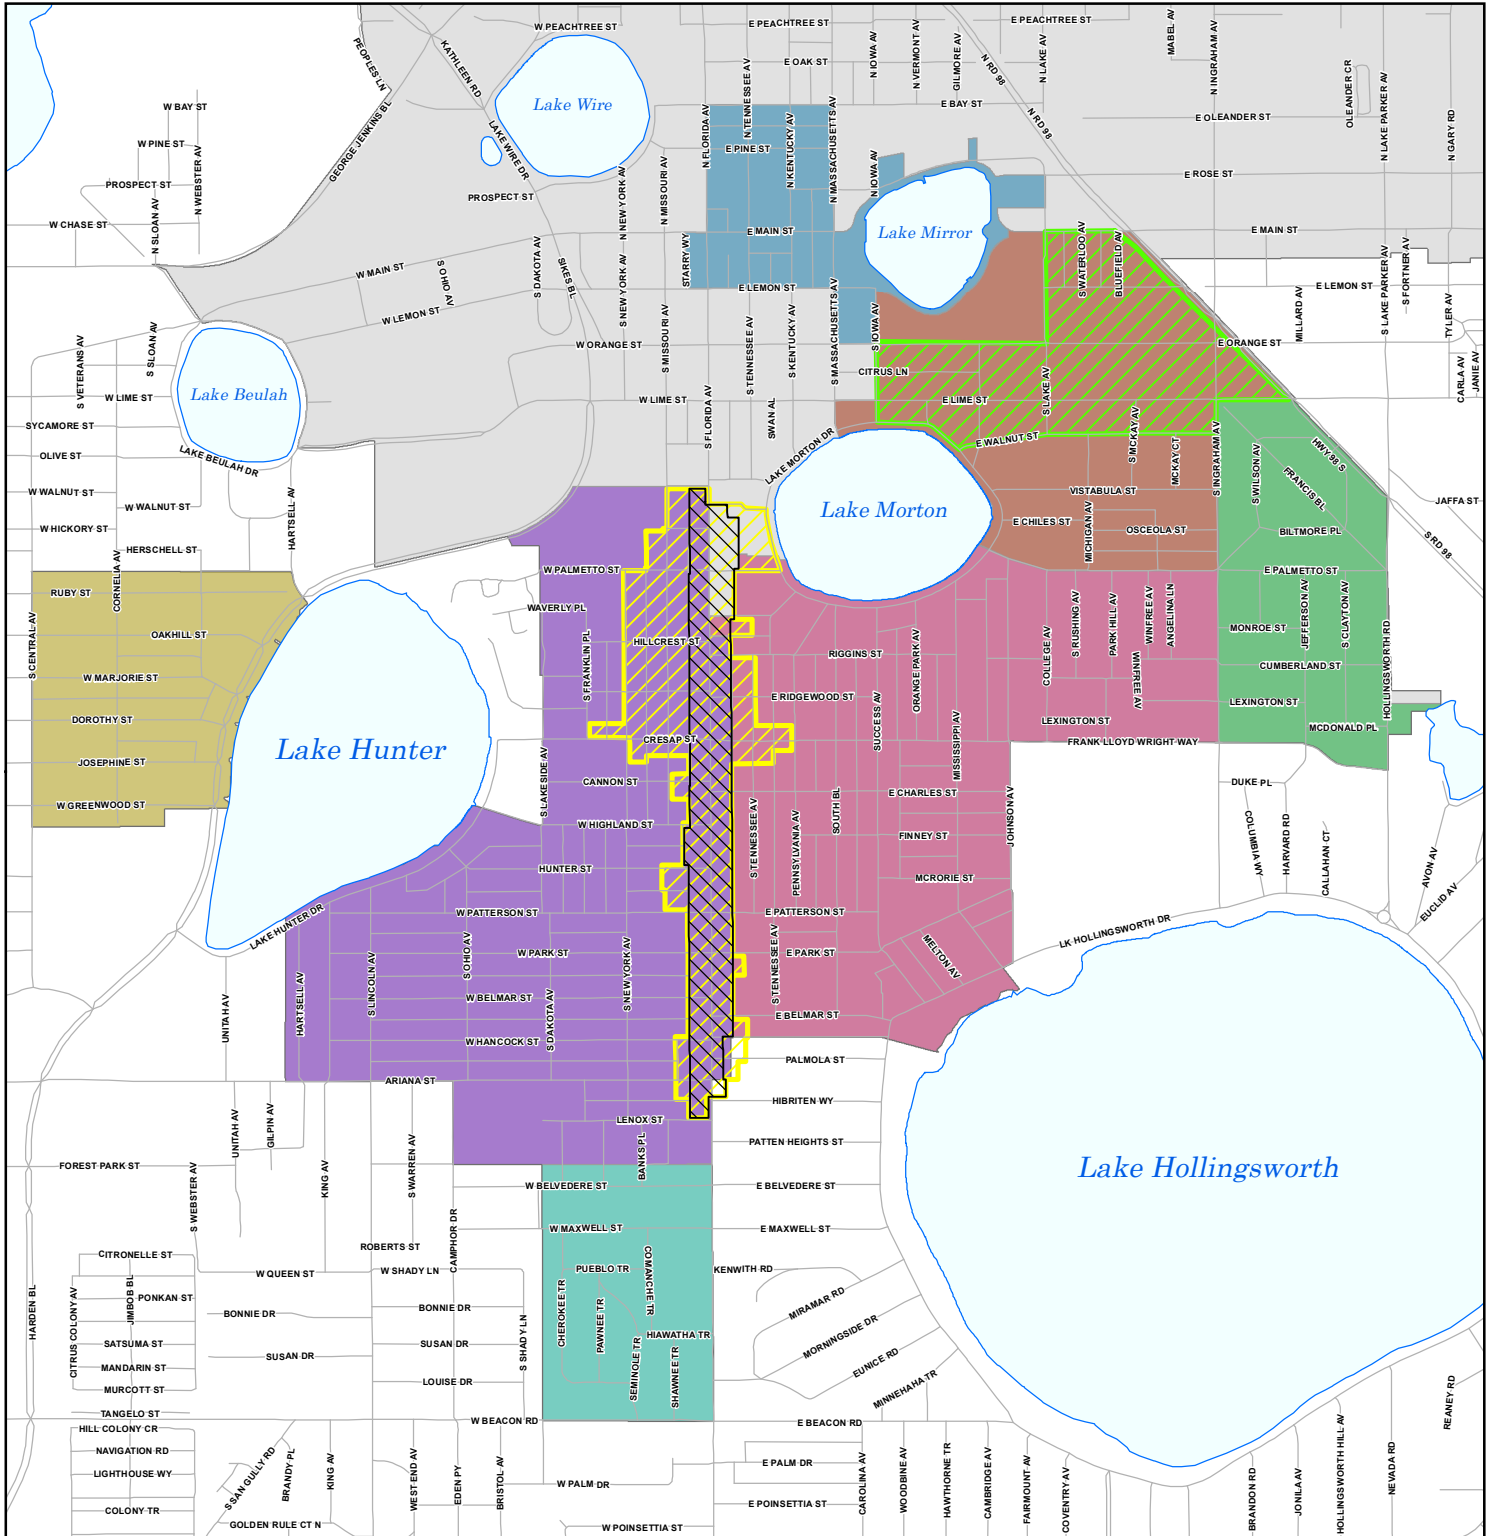

# Lakeland Historic Districts

## Lakeland Historic Districts

- Beacon Hill
- Lake Hunter Terrace
- Dixieland
- East Lake Morton
- Munn Park
- South Lake Morton
- Garden District
- Core Improvements Area
- Roads
- Dixieland CRA
- Dixieland CRA Commercial Corridor

Note: All Historic Districts are of National and Local listing and all fall within Lakeland's Design Guidelines.